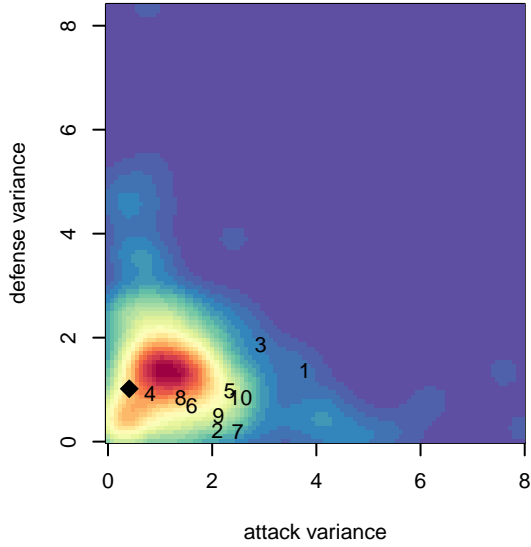

### Three Rivers SC Black G02

Three Rivers SC  
 Pasco, WA  
 G02 total strength=1728  
 attack=21.58 defense=28.84  
 fall league = RCL G02 Div 1

alt names used:  
 3-RIVERS 02 BLACK  
 3-RIVERS 02 BLACK (WA)  
 3RSC G02 RCL Black

Venues played:  
 2017 WA Rush Cup GU16 Gold  
 2017 RCL G02 Div 1  
 2017 Timbers Winter Showcase 2002 FWRL U

**Three Rivers SC Black G02**  
 Dots are actual minus expected GF (blue circles) and GA (red triangles).  
 Blue line is smoothed change in attack strength. Red is smoothed change in defense strength.

**attack and defense variance (black dot)  
relative to other teams  
and top 10 in region**

**attack and defense rating  
relative to others at age  
and all opponents in last 13 months**

**Performance relative to 13 month average**