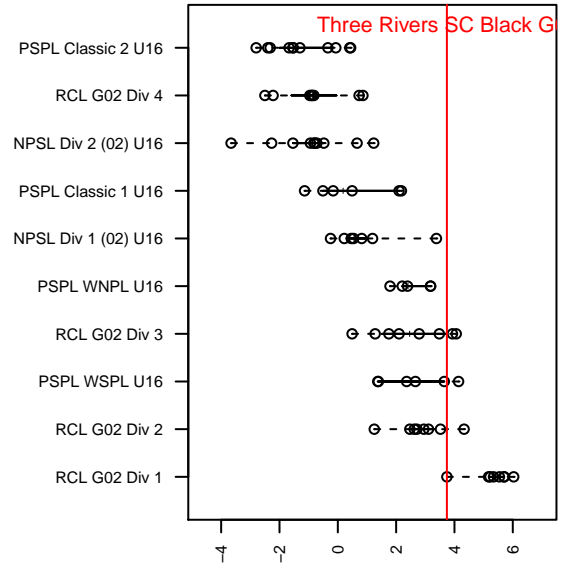

### Three Rivers SC Black G02

Three Rivers SC  
 Pasco, WA  
 G02 total strength=1728  
 attack=21.58 defense=28.84  
 fall league = RCL G02 Div 1

alt names used:  
 3-RIVERS 02 BLACK  
 3-RIVERS 02 BLACK (WA)  
 3RSC G02 RCL Black

Venues played:  
 2017 WA Rush Cup GU16 Gold  
 2017 RCL G02 Div 1  
 2017 Timbers Winter Showcase 2002 FWRL U

**Three Rivers SC Black G02**  
 Dots are actual minus expected GF (blue circles) and GA (red triangles).  
 Blue line is smoothed change in attack strength. Red is smoothed change in defense strength.

**attack and defense variance (black dot)  
relative to other teams  
and top 10 in region**

**attack and defense rating  
relative to others at age  
and all opponents in last 13 months**

**Performance relative to 13 month average**

**Performance relative to 13 month average**

<b>date</b>	<b>home</b>		<b>away</b>		<b>venue</b>	<b>pred.home</b>	<b>pred.away</b>
2018-01-15	PacNW Maroon G02	1	Three Rivers SC Black G02	1	2017 RCL G02 Div 1	2.72	0.65
2018-01-14	Three Rivers SC Black G02	1	Spokane Sounders A G02	2	2017 RCL G02 Div 1	0.39	2.21
2017-12-10	Three Rivers SC Black G02	0	WA Rush G02	2	2017 RCL G02 Div 1	0.85	3.16
2017-12-10	WA Rush G02	2	Three Rivers SC Black G02	0	2017 Timbers Winter Showcase 2002 FWRL U	3.16	0.85
2017-12-09	Eastside FC Red G02	2	Three Rivers SC Black G02	0	2017 RCL G02 Div 1	1.39	0.39
2017-12-09	Three Rivers SC Black G02	0	Eastside FC Red G02	2	2017 Timbers Winter Showcase 2002 FWRL U	0.39	1.39
2017-12-08	Seattle United Copa G02	2	Three Rivers SC Black G02	1	2017 RCL G02 Div 1	1.80	0.59
2017-12-08	Three Rivers SC Black G02	1	Seattle United Copa G02	2	2017 Timbers Winter Showcase 2002 FWRL U	0.59	1.80
2017-08-05	NW United Black G02	2	Three Rivers SC Black G02	2	2017 WA Rush Cup GU16 Gold	0.67	1.02
2017-08-05	FWFC Blue G02	2	Three Rivers SC Black G02	1	2017 WA Rush Cup GU16 Gold	0.62	1.63
2017-08-04	Blackhills FC Black G02	2	Three Rivers SC Black G02	1	2017 WA Rush Cup GU16 Gold	2.08	0.64