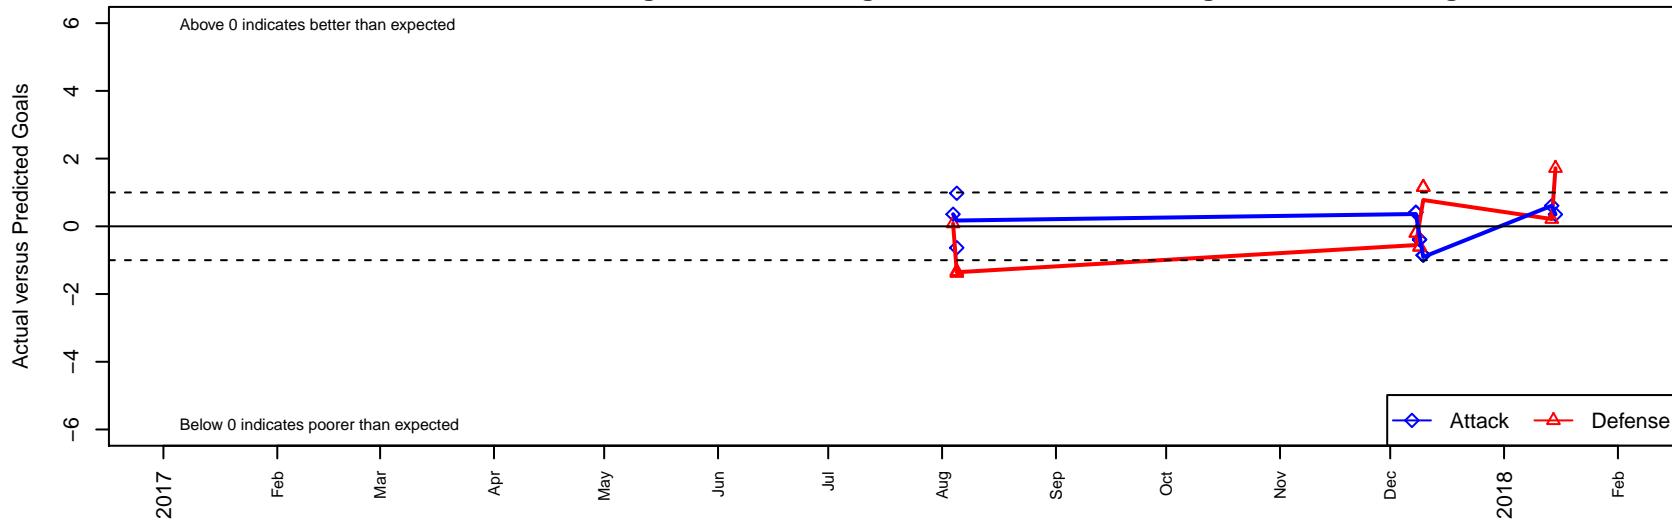

### Three Rivers SC Black G02

Three Rivers SC  
 Pasco, WA  
 G02 total strength=1728  
 attack=21.58 defense=28.84  
 fall league = RCL G02 Div 1

alt names used:  
 3-RIVERS 02 BLACK  
 3-RIVERS 02 BLACK (WA)  
 3RSC G02 RCL Black

Venues played:  
 2017 WA Rush Cup GU16 Gold  
 2017 RCL G02 Div 1  
 2017 Timbers Winter Showcase 2002 FWRL U

**Three Rivers SC Black G02**  
 Dots are actual minus expected GF (blue circles) and GA (red triangles).  
 Blue line is smoothed change in attack strength. Red is smoothed change in defense strength.

**attack and defense variance (black dot)  
relative to other teams  
and top 10 in region**

**attack and defense rating  
relative to others at age  
and all opponents in last 13 months**

**Performance relative to 13 month average**