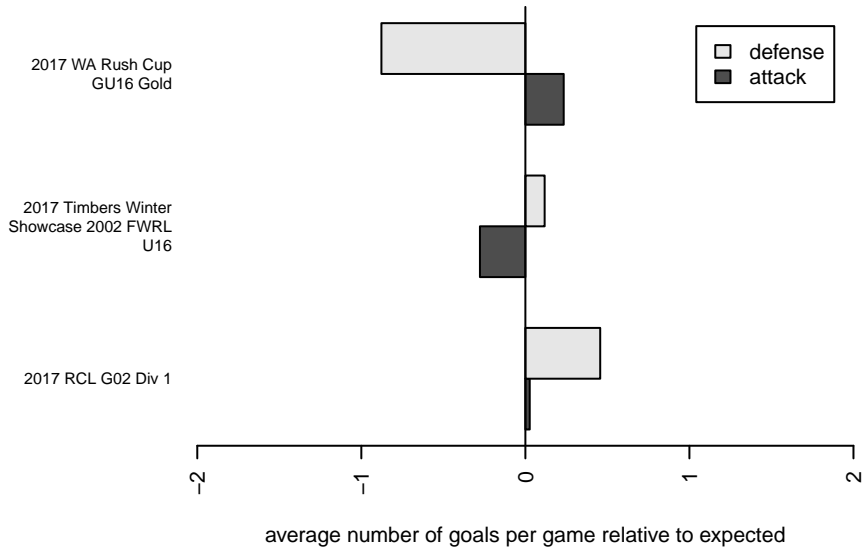

### Three Rivers SC Black G02

Three Rivers SC  
 Pasco, WA  
 G02 total strength=1728  
 attack=21.58 defense=28.84  
 fall league = RCL G02 Div 1

alt names used:  
 3-RIVERS 02 BLACK  
 3-RIVERS 02 BLACK (WA)  
 3RSC G02 RCL Black

Venues played:  
 2017 WA Rush Cup GU16 Gold  
 2017 RCL G02 Div 1  
 2017 Timbers Winter Showcase 2002 FWRL U

**Three Rivers SC Black G02**  
 Dots are actual minus expected GF (blue circles) and GA (red triangles).  
 Blue line is smoothed change in attack strength. Red is smoothed change in defense strength.

**attack and defense variance (black dot)  
relative to other teams  
and top 10 in region**

**attack and defense rating  
relative to others at age  
and all opponents in last 13 months**

**Performance relative to 13 month average**