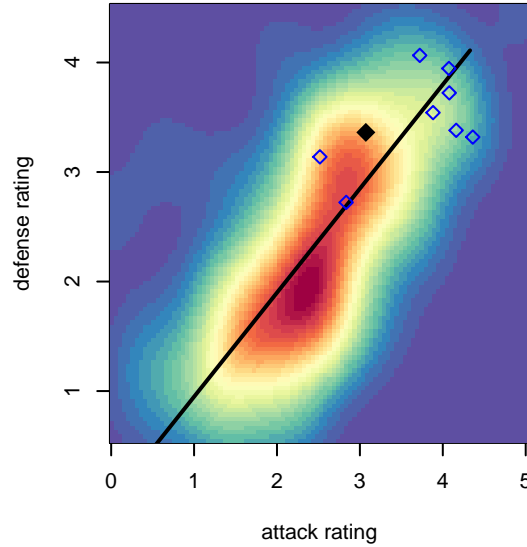

### Three Rivers SC Black G02

Three Rivers SC  
 Pasco, WA  
 G02 total strength=1728  
 attack=21.58 defense=28.84  
 fall league = RCL G02 Div 1

alt names used:  
 3-RIVERS 02 BLACK  
 3-RIVERS 02 BLACK (WA)  
 3RSC G02 RCL Black

Venues played:  
 2017 WA Rush Cup GU16 Gold  
 2017 RCL G02 Div 1  
 2017 Timbers Winter Showcase 2002 FWRL U

**Three Rivers SC Black G02**  
 Dots are actual minus expected GF (blue circles) and GA (red triangles).  
 Blue line is smoothed change in attack strength. Red is smoothed change in defense strength.

**attack and defense variance (black dot)  
relative to other teams  
and top 10 in region**

**attack and defense rating  
relative to others at age  
and all opponents in last 13 months**

**Performance relative to 13 month average**